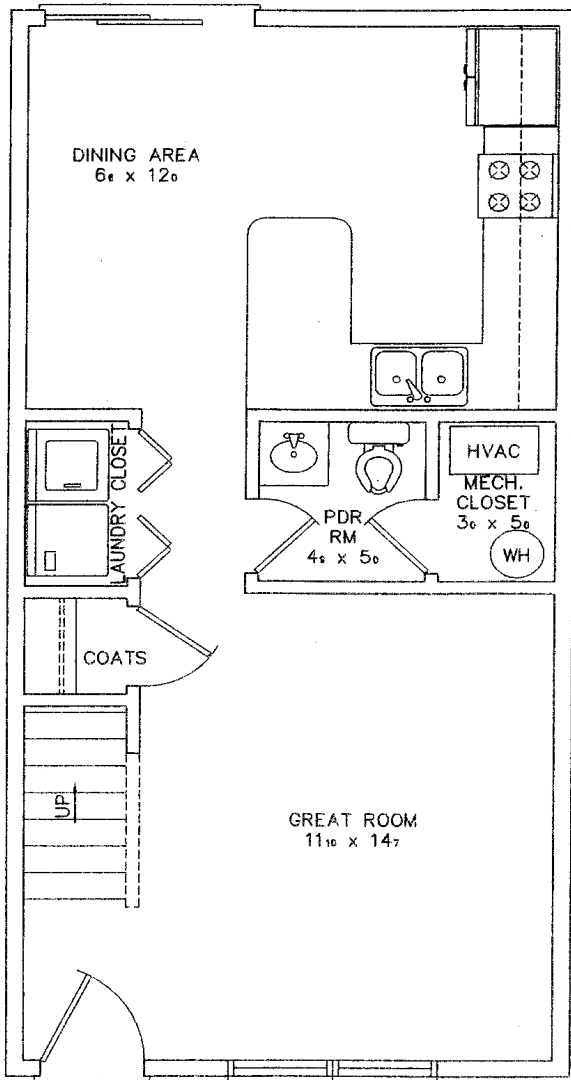

REGENCY POINTE

Townhouse Condominiums

THE MIA MODEL 2 Bed, 1.5 Baths

FIRST FLOOR

SECOND FLOOR

RE/MAX
Creative Realty

\$115,900
1208 Square Feet

Dana Gentry **Jennifer Neil**
859-396-2644 859-351-9522