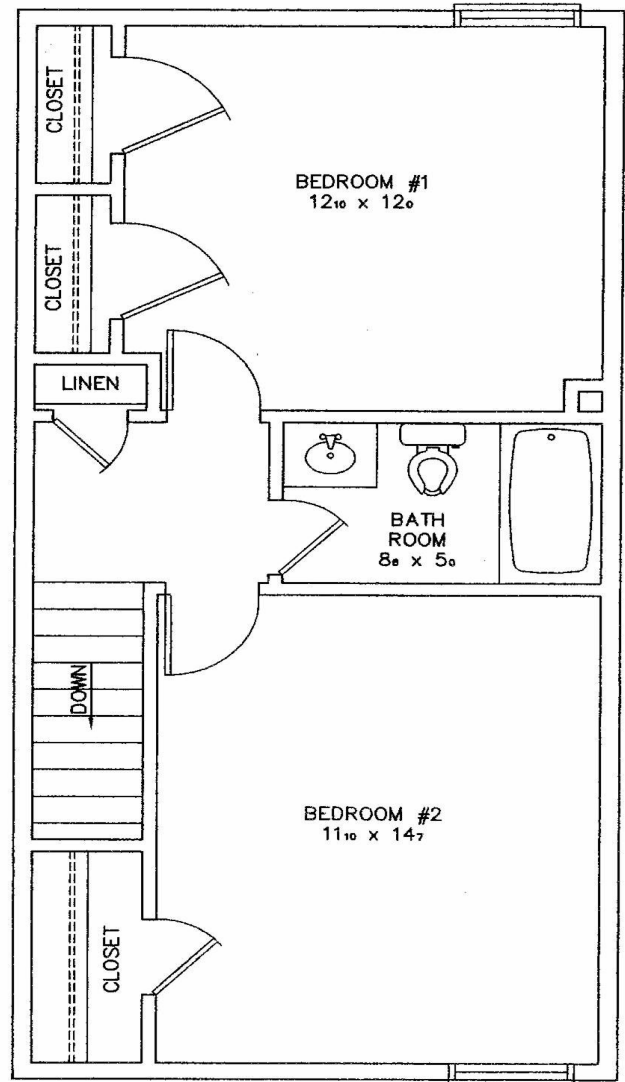

REGENCY POINTE

Townhouse Condominiums

THE MIA MODEL 2 Bed, 1.5 Baths

FIRST FLOOR

SECOND FLOOR

RE/MAX
Creative Realty

\$115,900
1208 Square Feet

Dana Gentry **Jennifer Neil**
859-396-2644 859-351-9522